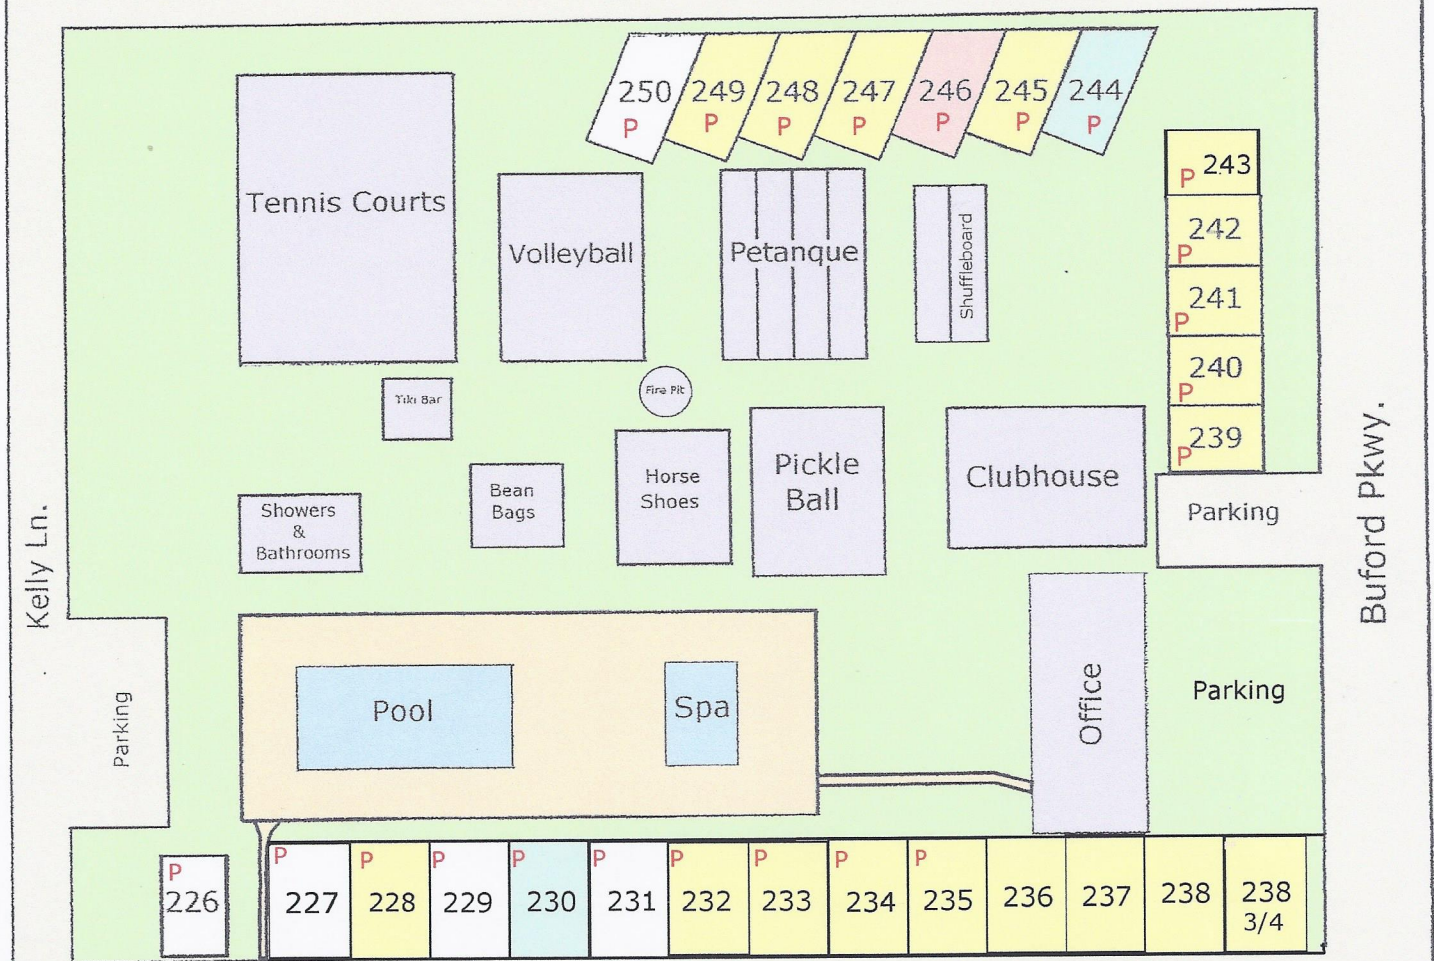

Jennifer Ave.

(Paths To Pool)

Jeremy Lane

Madison Ave.

- 50 Amp Site
- 30 Amp Site
- Resident
- Units For Rent