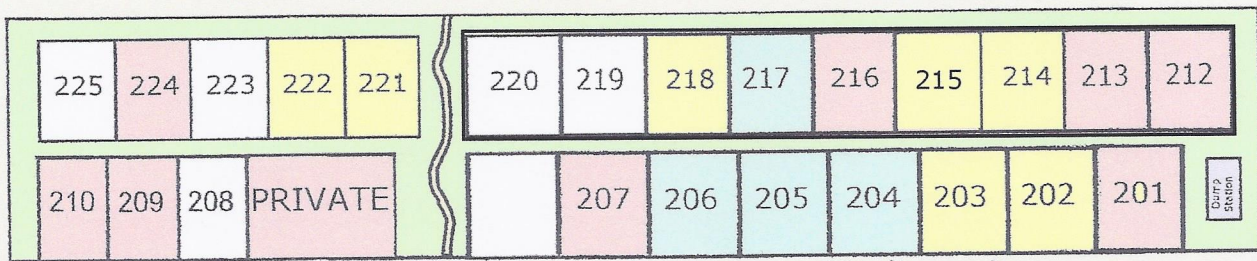

Jennifer Ave.

(Paths To Pool)

Jeremy Lane

Madison Ave.

- 50 Amp Site
- 30 Amp Site
- Resident
- Units For Rent